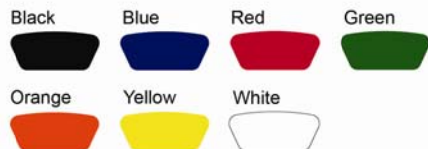

Branding Panel Color Choices: